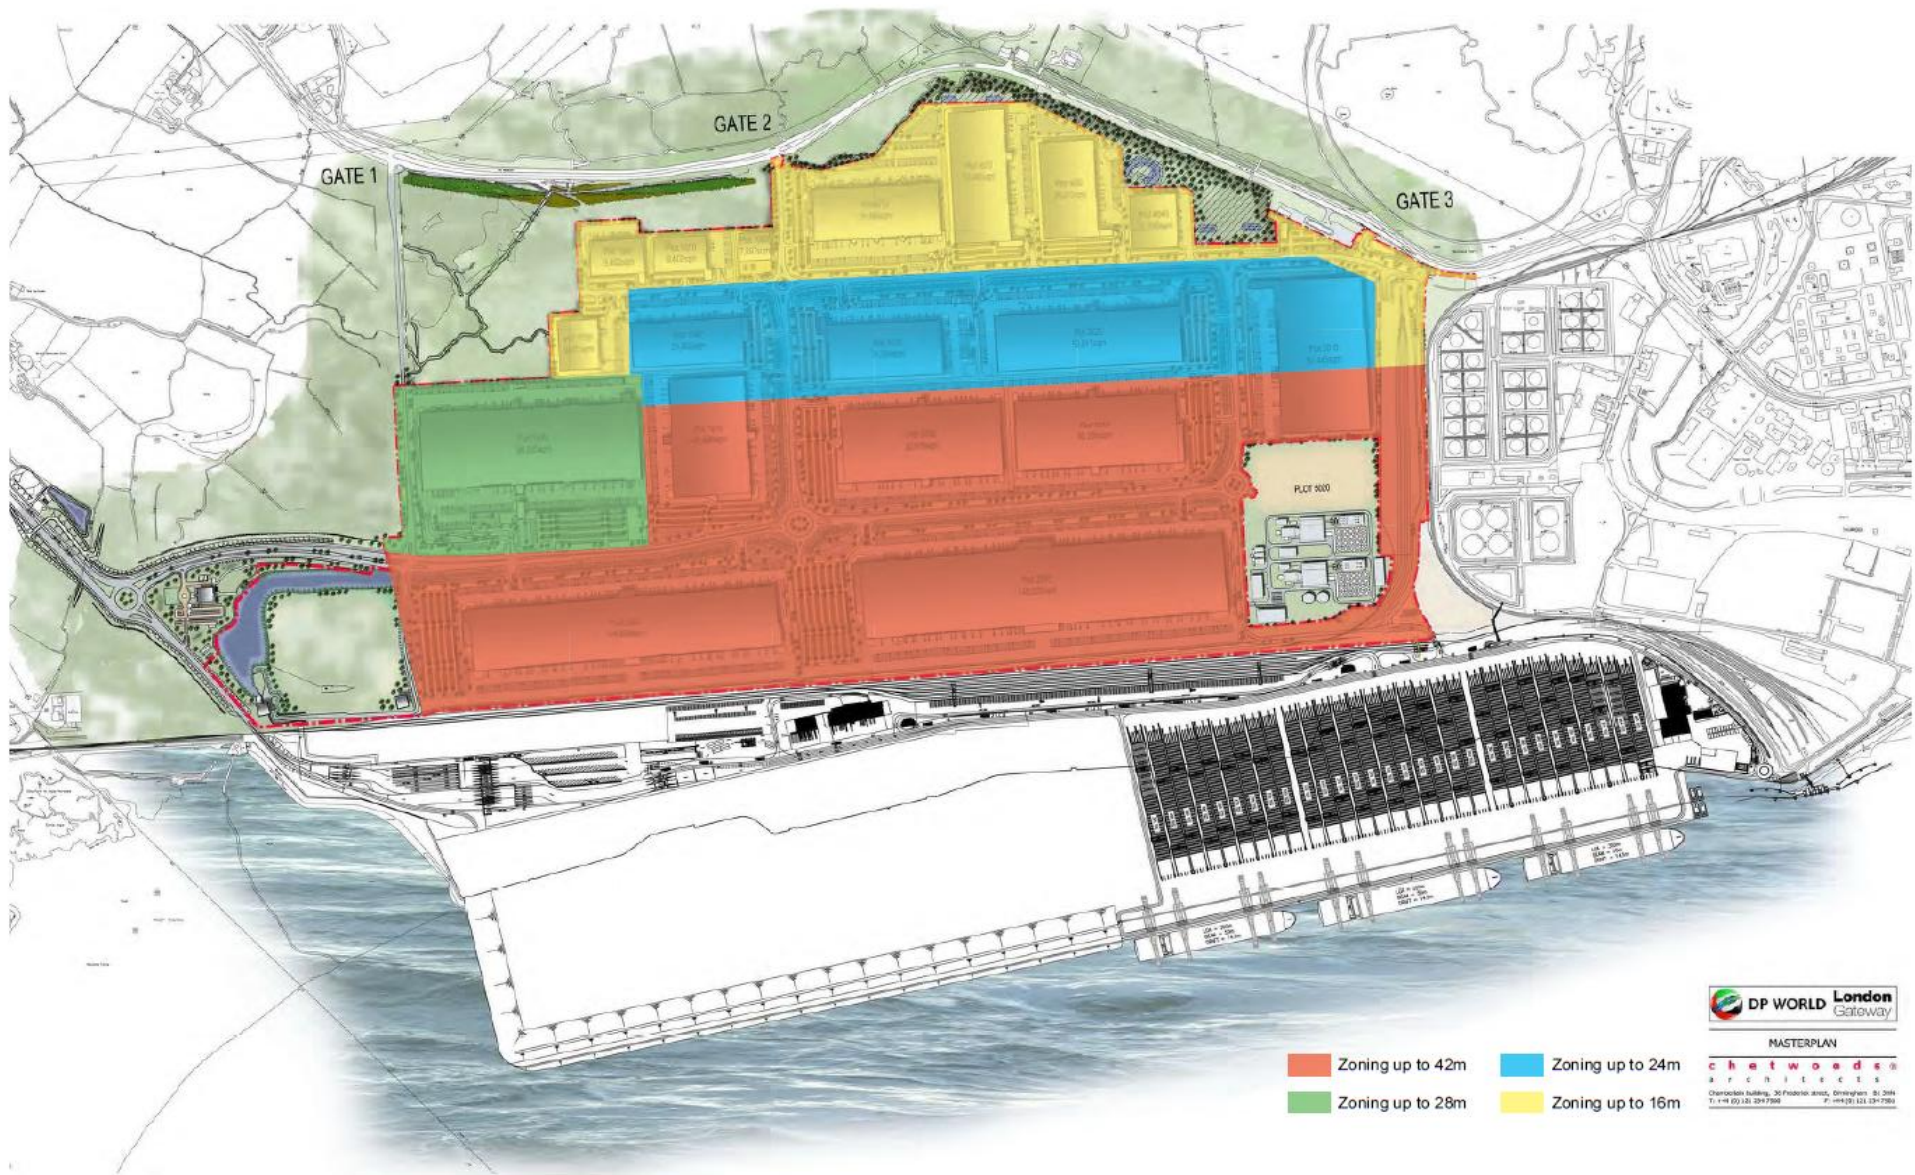

Height Zone Drawing

- Zoning up to 42m
- Zoning up to 24m
- Zoning up to 28m
- Zoning up to 16m

MASTERPLAN